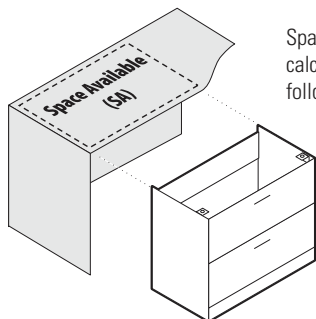

	Table Top Book Cases			Hutches		Overhead Storage		End Shelves	Table Top End Shelves	Bookcases	Accessories
	Closed	Cavity	Open	Cavity	Open	Closed	Open	Open	Open	Open	
84" ht.											Horizontal Pigeon Hole Storage
71½" ht.											Vertical Pigeon Hole Storage
65" ht.											20"/24" Deep Full Leg Black Pencil Drawer w/Roller Slides Pull-out Keyboard Tray
52½" ht.						Transitional Pigeon-Holes					Mobile CPU Skateboard
41" ht.											Collators
29" ht.											

WORKSURFACES

Desks / Extended Corner Desks - available width: 60", 66", 72" 84"

Modesty Treatments

Overhang Dimensions

Extended Corner Islands - available width: 60", 66", 72" 84"

Modesty Treatments

** Full modesty not available

Overhang Dimensions

WORKSURFACES

Extended Corners - available widths: 60", 66", 72", 84"

Modesty Treatments

Returns - available width: 36", 42", 48", 54", 60", 66", 72"

Bridges - available width: 42", 48"

Shells - available width: 12", 15", 16", 18", 21", 30", 36"

For Extended Corners, Space Saver Returns and Connectables

Space Available can be calculated with the following formulas:

Space Saver Returns

Space Saver Connectables

Extended Corners

WORKSURFACES

Grommets

Desks