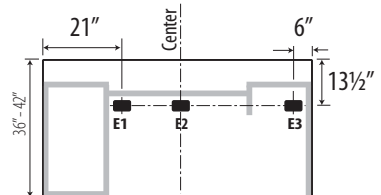

WORKSURFACES

Grommets

Desks

Bow

Straight

Modesty Panels

Power Block

Bow

Straight