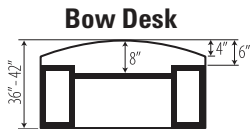

		29" ht.		41" ht.		71½" ht.		84" ht.		1 Box / 2 File		2 File		2 Box / 1 File	
PC support															
			with Vertical Drw.		with Vertical Drw.		with Vertical Drw.		with Vertical Drw.						

TABLE TOPS, HUTCHES, OVERHEAD STORAGE, END SHELVES & BOOKCASES

	Table Top Book Cases			Hutches		Overhead Storage		End Shelves	Table Top End Shelves	Bookcases	Accessories
	Closed	Cavity	Open	Cavity	Open	Closed	Open	Open	Open	Open	
84" ht.											Horizontal Pigeon Hole Storage
71½" ht.											Vertical Pigeon Hole Storage
65" ht.											20"/24" Deep Full Leg Black Pencil Drawer w/Roller Slides Pull-out Keyboard Tray
52½" ht.						Transitional Pigeon-Holes					Mobile CPU Skateboard
41" ht.											Collators
29" ht.											

WORKSURFACES

Desks / Extended Corner Desks - available width: 60", 66", 72" 84"

Modesty Treatments

Overhang Dimensions

Extended Corner Islands - available width: 60", 66", 72" 84"

Modesty Treatments

** Full modesty not available