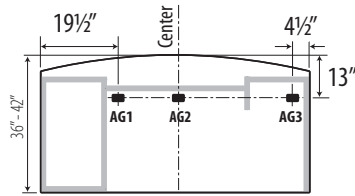

WORKSURFACES

Grommets

Desks

Bow