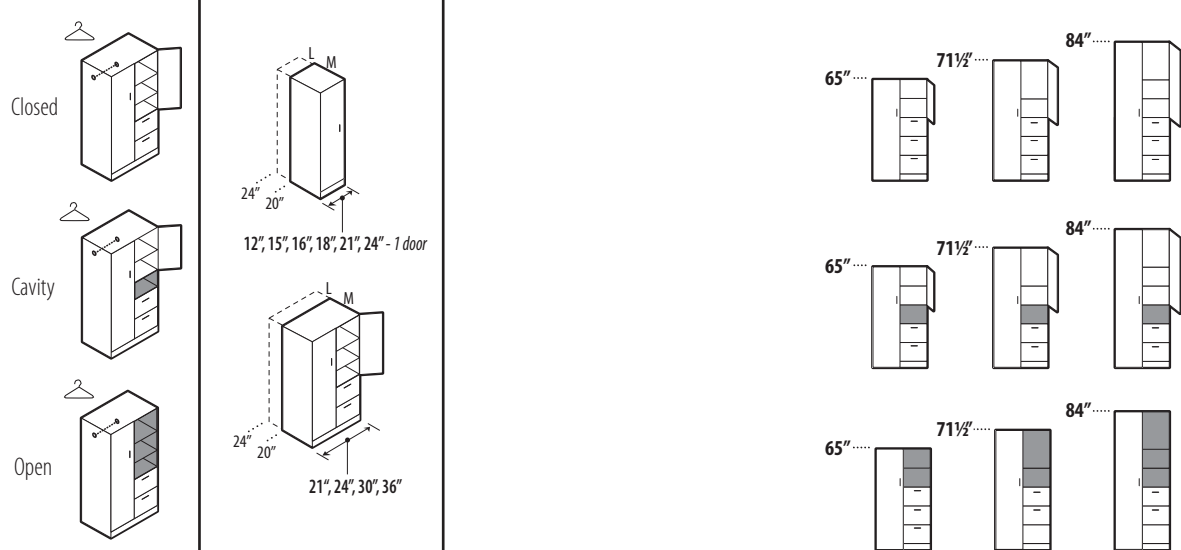

Wardrobe & Personal Towers