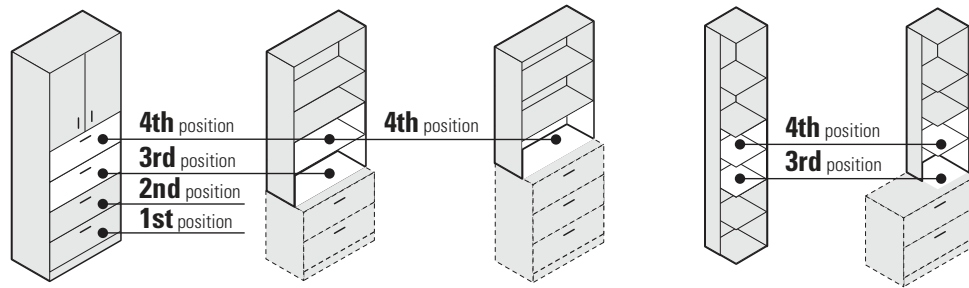

Table Top Bookcase

Hutches

Monitor clearance dimensions

Height Map

TABLE TOPS, HUTCHES, OVERHEAD STORAGE, END SHELVES & BOOKCASES

Drawer & Cavity Positions

Collator Positions

For 12" to 21" wide units