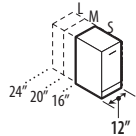

WIDTH	DEPTH	HEIGHT	CONFIGURATION	STYLE
		2=29"		
		3=36"		
		4=41"		
		5=53"		
	L=24"	6=65"	SH=Shelving	N = No Door
	M=20"	7=72"	WA=Wardrobe	L = Left
	S=16"	8=84"	3F=3FILE etc.	R = Right
Z	36	S	2	SH
				N

Storage

Wardrobe & Personal Towers

STORAGE MODULES

PC Support

Vertical Drawers

Drawer & Cavity Positions

Box Drawer Option

File drawers can be converted to box/box drawers in any of the four standard positions

- B1** = 2 box drawers on 1st position
- B2** = 2 box drawers on 2nd position
- B3** = 2 box drawers on 3rd position
- B4** = 2 box drawers on 4th position

Example
File drawer converted to 2 box drawers on 4th position