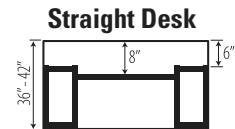

		Closed						Cavity		Open				
		Full width	Half & half	2 File	3 File	4 File	2 Box / 1 File	2 File	2 Box / 1 File	Half & half	2 File	3 File	4 File	2 Box / 1 File
Wardrobe & Personal Towers	84" ht.													
	71½" ht.													
	65" ht.													

		29" ht.		41" ht.		71½" ht.		84" ht.		1 Box / 2 File		2 File		2 Box / 1 File	
PC support															
			with Vertical Drw.		with Vertical Drw.		with Vertical Drw.		with Vertical Drw.						

TABLE TOPS, HUTCHES, OVERHEAD STORAGE, END SHELVES & BOOKCASES

	Table Top Book Cases			Hutches		Overhead Storage		End Shelves	Table Top End Shelves	Bookcases	Accessories
	Closed	Cavity	Open	Cavity	Open	Closed	Open	Open	Open	Open	
84" ht.											Horizontal Pigeon Hole Storage
71½" ht.											Vertical Pigeon Hole Storage
65" ht.											20"/24" Deep Full Leg Black Pencil Drawer w/Roller Slides Pull-out Keyboard Tray
52½" ht.						Transitional Pigeon-Holes					Mobile CPU Skateboard
41" ht.											Collators
29" ht.											

WORKSURFACES

Desks / Extended Corner Desks - available width: 60", 66", 72" 84"

Modesty Treatments

Overhang Dimensions

Extended Corner Islands - available width: 60", 66", 72" 84"

Modesty Treatments

** Full modesty not available