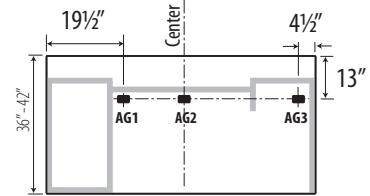

WORKSURFACES

Grommets

Desks

Bow

Straight

Modesty Panels

Power Block

Bow

Straight