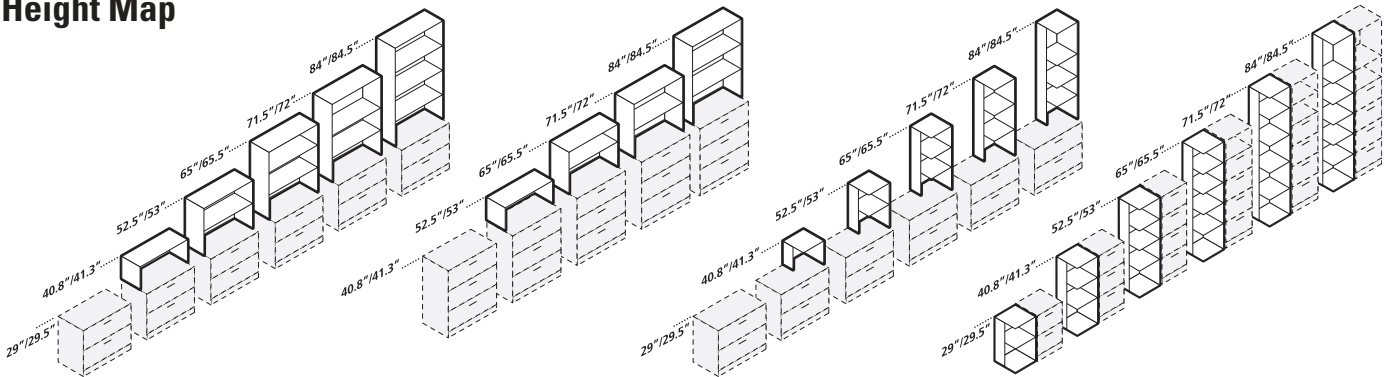

Table Top Bookcase

Hutches

Monitor clearance dimensions

Height Map

TABLE TOPS, HUTCHES, OVERHEAD STORAGE, END SHELVES & BOOKCASES

Drawer & Cavity Positions

Collator Positions

For 12" to 21" wide units