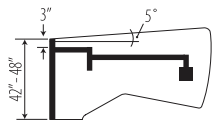

	Table Top Book Cases			Hutches		Overhead Storage		End Shelves	Table Top End Shelves	Bookcases	Accessories
	Closed	Cavity	Open	Cavity	Open	Closed	Open	Open	Open	Open	
84" ht.											Horizontal Pigeon Hole Storage
71½" ht.											Vertical Pigeon Hole Storage
65" ht.											20"/24" Deep Full Leg Black Pencil Drawer w/Roller Slides Pull-out Keyboard Tray
52½" ht.						Transitional Pigeon-Holes					Mobile CPU Skateboard
41" ht.											Collators
29" ht.											

WORKSURFACES

Desks / Extended Corner Desks - available width: 60", 66", 72" 84"

Modesty Treatments

Overhang Dimensions

Extended Corner Islands - available width: 60", 66", 72" 84"

Modesty Treatments

** Full modesty not available

Overhang Dimensions

WORKSURFACES

Extended Corners - available widths: 60", 66", 72", 84"

Modesty Treatments

Returns - available width: 36", 42", 48", 54", 60", 66", 72"

Bridges - available width: 42", 48"

Shells - available width: 12", 15", 16", 18", 21", 30", 36"