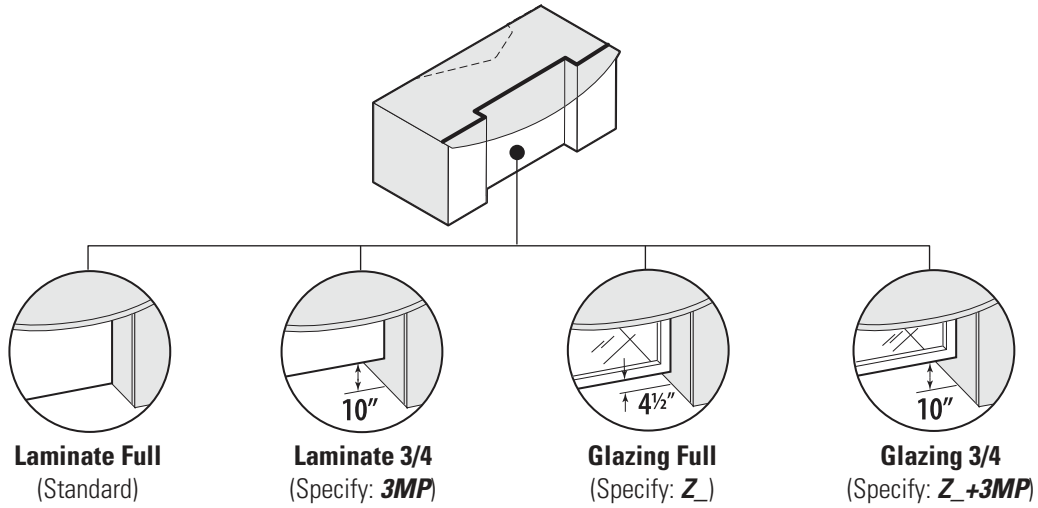

WORKSURFACES

Desks / Extended Corner Desks - available width: 60", 66", 72" 84"

Modesty Treatments

Overhang Dimensions

Extended Corner Islands - available width: 60", 66", 72" 84"

Modesty Treatments