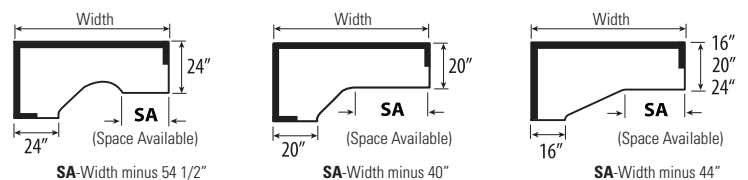

WORKSURFACES

Desks / Extended Corner Desks - available width: 60", 66", 72" 84"

Modesty Treatments

Overhang Dimensions

Extended Corner Islands - available width: 60", 66", 72" 84"

Modesty Treatments

** Full modesty not available

Overhang Dimensions

WORKSURFACES

Extended Corners - available widths: 60", 66", 72", 84"

Modesty Treatments

Returns - available width: 36", 42", 48", 54", 60", 66", 72"

Bridges - available width: 42", 48"

Shells - available width: 12", 15", 16", 18", 21", 30", 36"

For Extended Corners, Space Saver Returns and Connectables

Space Available can be calculated with the following formulas:

Space Saver Returns

Space Saver Connectables

Extended Corners

WORKSURFACES

Grommets

Desks

WIDTH	DEPTH	HEIGHT	CONFIGURATION	STYLE
		2=29"		
		3=36"		
		4=41"		
		5=53"		
	L=24"	6=65"	SH=Shelving	N = No Door
	M=20"	7=72"	WA=Wardrobe	L = Left
	S=16"	8=84"	3F=3FILE etc.	R = Right
Z	36	S	2	SH
				N