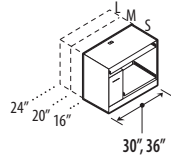

WIDTH	DEPTH	HEIGHT	CONFIGURATION	STYLE
		2=29"		
		3=36"		
		4=41"		
		5=53"		
	L=24"	6=65"	SH=Shelving	N = No Door
	M=20"	7=72"	WA=Wardrobe	L = Left
	S=16"	8=84"	3F=3FILE etc.	R = Right
Z	36	S	2	SH
				N

Storage

Wardrobe & Personal Towers

STORAGE MODULES

PC Support

Vertical Drawers

Drawer & Cavity Positions

Box Drawer Option

File drawers can be converted to box/box drawers in any of the four standard positions

- B1** = 2 box drawers on 1st position
- B2** = 2 box drawers on 2nd position
- B3** = 2 box drawers on 3rd position
- B4** = 2 box drawers on 4th position

Example
File drawer converted to 2 box drawers on 4th position