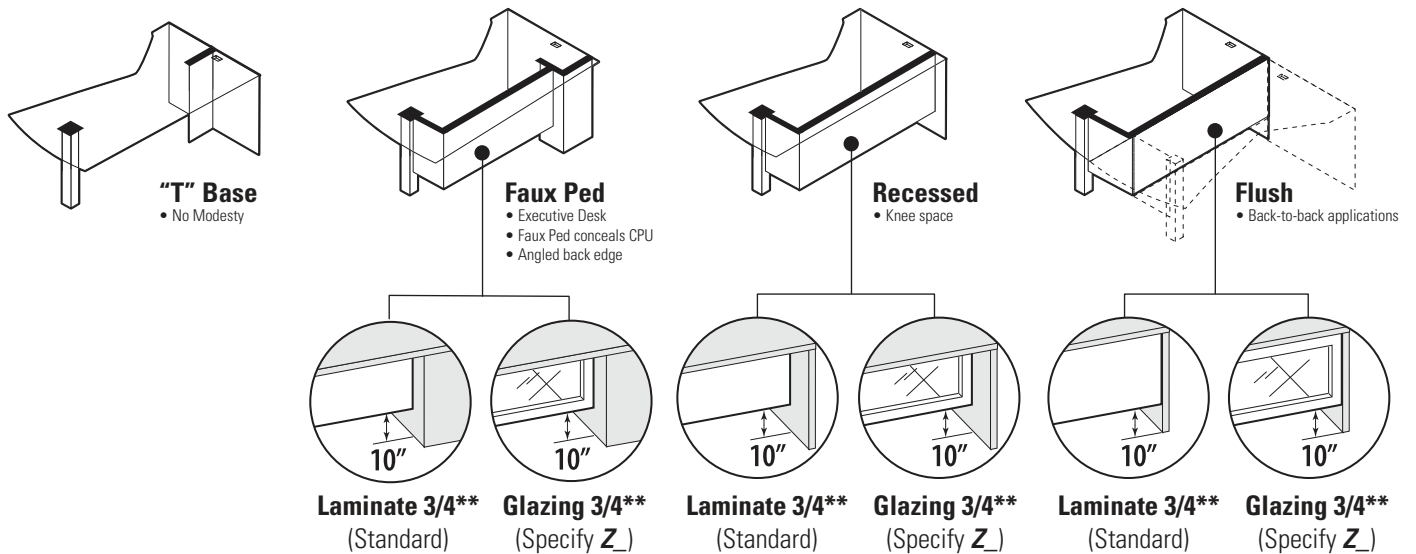

	Table Top Book Cases			Hutches		Overhead Storage		End Shelves	Table Top End Shelves	Bookcases	Accessories
	Closed	Cavity	Open	Cavity	Open	Closed	Open	Open	Open	Open	
84" ht.											Horizontal Pigeon Hole Storage
71½" ht.											Vertical Pigeon Hole Storage
65" ht.											20"/24" Deep Full Leg Black Pencil Drawer w/Roller Slides Pull-out Keyboard Tray
52½" ht.						Transitional Pigeon-Holes					Mobile CPU Skateboard
41" ht.											Collators
29" ht.											

WORKSURFACES

Desks / Extended Corner Desks - available width: 60", 66", 72" 84"

Modesty Treatments

Overhang Dimensions

Extended Corner Islands - available width: 60", 66", 72" 84"

Modesty Treatments

** Full modesty not available

Overhang Dimensions

WORKSURFACES

Extended Corners - available widths: 60", 66", 72", 84"

Modesty Treatments

Returns - available width: 36", 42", 48", 54", 60", 66", 72"

Bridges - available width: 42", 48"

Shells - available width: 12", 15", 16", 18", 21", 30", 36"

For Extended Corners, Space Saver Returns and Connectables

Space Available can be calculated with the following formulas:

Space Saver Returns

Space Saver Connectables

Extended Corners

WORKSURFACES

Grommets

Desks