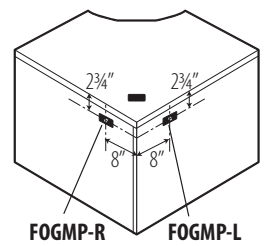

Modesty Panels