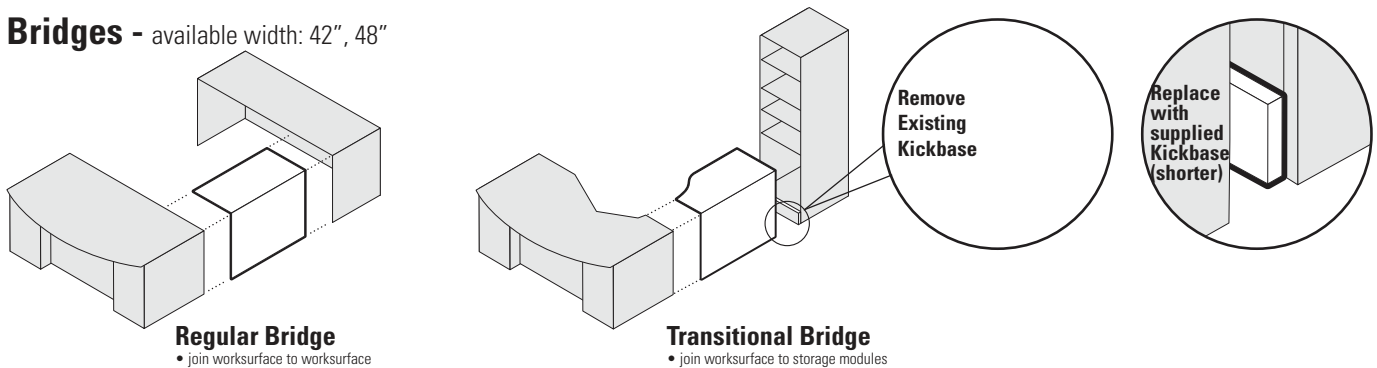

Overhang Dimensions

WORKSURFACES

Extended Corners - available widths: 60", 66", 72", 84"

Modesty Treatments

Returns - available width: 36", 42", 48", 54", 60", 66", 72"

Bridges - available width: 42", 48"

Shells - available width: 12", 15", 16", 18", 21", 30", 36"

For Extended Corners, Space Saver Returns and Connectables

Space Available can be calculated with the following formulas:

Space Saver Returns

Space Saver Connectables

Extended Corners

WORKSURFACES

Grommets

Desks