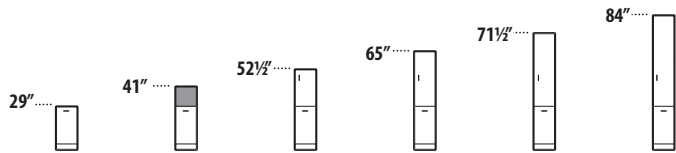

WIDTH	DEPTH	HEIGHT	CONFIGURATION	STYLE
		2=29"		
		3=36"		
		4=41"		
		5=53"		
	L=24"	6=65"	SH=Shelving	N = No Door
	M=20"	7=72"	WA=Wardrobe	L = Left
	S=16"	8=84"	3F=3FILE etc.	R = Right
Z	36	S	2	SH
				N

Storage

Wardrobe & Personal Towers

STORAGE MODULES

PC Support

Vertical Drawers

Drawer & Cavity Positions

Box Drawer Option

File drawers can be converted to box/box drawers in any of the four standard positions

- B1** = 2 box drawers on 1st position
- B2** = 2 box drawers on 2nd position
- B3** = 2 box drawers on 3rd position
- B4** = 2 box drawers on 4th position

Example
File drawer converted to 2 box drawers on 4th position