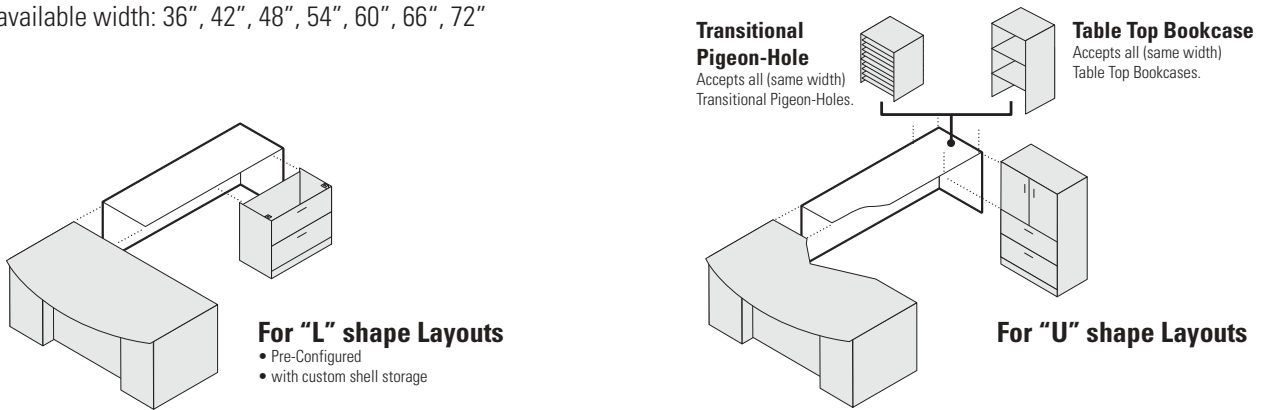

Overhang Dimensions

WORKSURFACES

Extended Corners - available widths: 60", 66", 72", 84"

Modesty Treatments

Returns - available width: 36", 42", 48", 54", 60", 66", 72"

Bridges - available width: 42", 48"

Shells - available width: 12", 15", 16", 18", 21", 30", 36"

For Extended Corners, Space Saver Returns and Connectables

Space Available can be calculated with the following formulas:

Space Saver Returns

Space Saver Connectables

Extended Corners

WORKSURFACES

Grommets

Desks