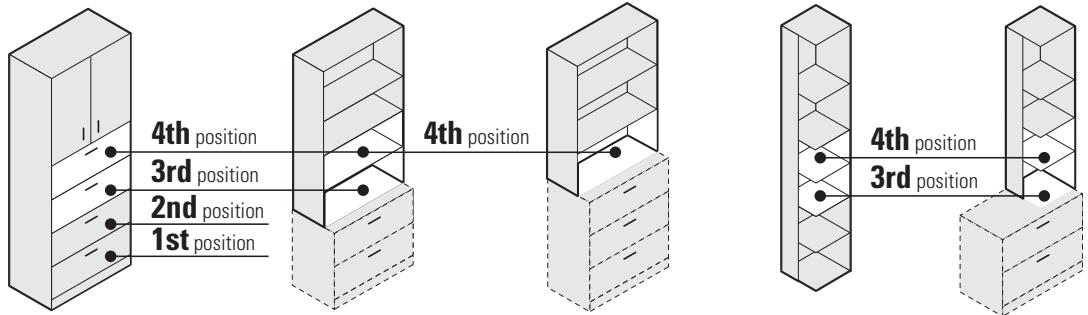

WIDTH	DEPTH	HEIGHT	CONFIGURATION	STYLE
		2=29"		
		3=36"		
		4=41"		
		5=53"		
	L=24"	6=65"	SH=Shelving	N = No Door
	M=20"	7=72"	WA=Wardrobe	L = Left
	S=16"	8=84"	3F=3FILE etc.	R = Right
Z	36	S	2	SH
				N

Storage

Wardrobe & Personal Towers

STORAGE MODULES

PC Support

Vertical Drawers

Drawer & Cavity Positions

Box Drawer Option

File drawers can be converted to box/box drawers in any of the four standard positions

- B1** = 2 box drawers on 1st position
- B2** = 2 box drawers on 2nd position
- B3** = 2 box drawers on 3rd position
- B4** = 2 box drawers on 4th position

Example
File drawer converted to 2 box drawers on 4th position