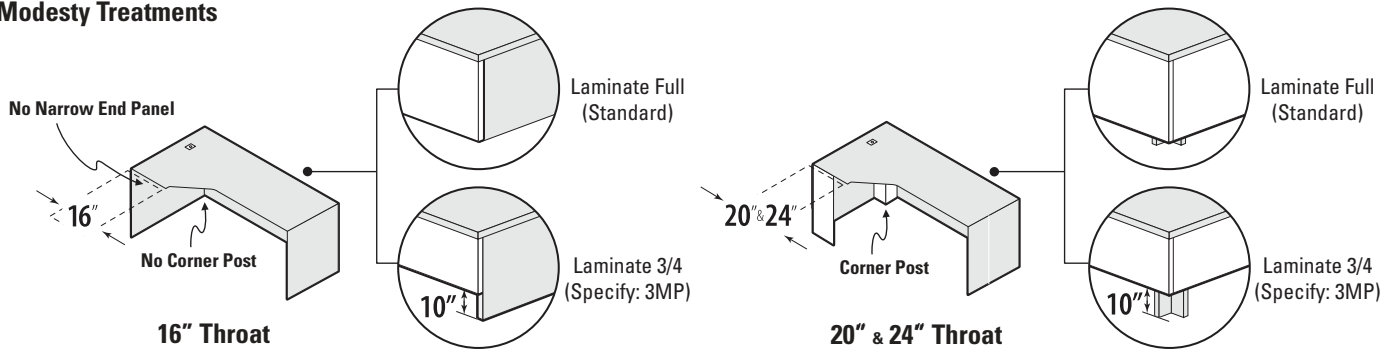

WORKSURFACES

Extended Corners - available widths: 60", 66", 72", 84"

Modesty Treatments