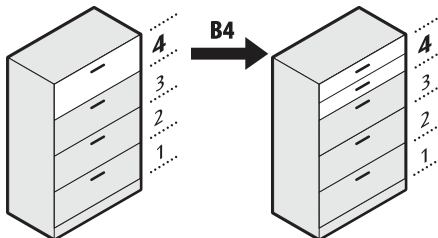

WIDTH	DEPTH	HEIGHT	CONFIGURATION	STYLE
		2=29"		
		3=36"		
		4=41"		
		5=53"		
	L=24"	6=65"	SH=Shelving	N = No Door
	M=20"	7=72"	WA=Wardrobe	L = Left
	S=16"	8=84"	3F=3FILE etc.	R = Right
Z	36	S	2	SH
				N

Storage

Wardrobe & Personal Towers

STORAGE MODULES

PC Support

Vertical Drawers

Drawer & Cavity Positions

Box Drawer Option

File drawers can be converted to box/box drawers in any of the four standard positions

- B1** = 2 box drawers on 1st position
- B2** = 2 box drawers on 2nd position
- B3** = 2 box drawers on 3rd position
- B4** = 2 box drawers on 4th position

Example
File drawer converted to 2 box drawers on 4th position