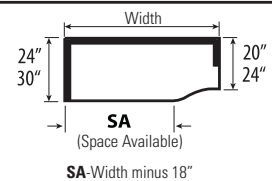

WORKSURFACES

Desks / Extended Corner Desks - available width: 60", 66", 72" 84"

Modesty Treatments

Overhang Dimensions

Extended Corner Islands - available width: 60", 66", 72" 84"

Modesty Treatments

** Full modesty not available

Overhang Dimensions

WORKSURFACES

Extended Corners - available widths: 60", 66", 72", 84"

Modesty Treatments

Returns - available width: 36", 42", 48", 54", 60", 66", 72"

Bridges - available width: 42", 48"

Shells - available width: 12", 15", 16", 18", 21", 30", 36"

For Extended Corners, Space Saver Returns and Connectables

Space Available can be calculated with the following formulas:

Space Saver Returns

Space Saver Connectables

Extended Corners

WORKSURFACES

Grommets

Desks

WIDTH	DEPTH	HEIGHT	CONFIGURATION	STYLE
		2=29"		
		3=36"		
		4=41"		
		5=53"		
	L=24"	6=65"	SH=Shelving	N = No Door
	M=20"	7=72"	WA=Wardrobe	L = Left
	S=16"	8=84"	3F=3FILE etc.	R = Right
Z	36	S	2	SH
				N