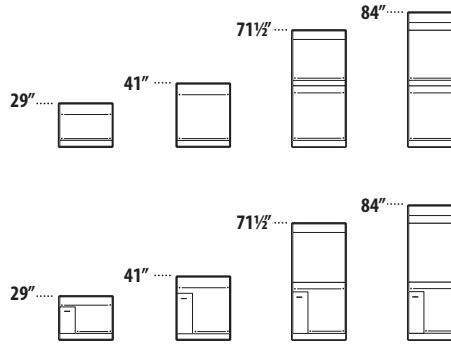

WIDTH	DEPTH	HEIGHT	CONFIGURATION	STYLE
		2=29"		
		3=36"		
		4=41"		
		5=53"		
	L=24"	6=65"	SH=Shelving	N = No Door
	M=20"	7=72"	WA=Wardrobe	L = Left
	S=16"	8=84"	3F=3FILE etc.	R = Right
Z	36	S	2	SH
				N

Storage

Wardrobe & Personal Towers

STORAGE MODULES

PC Support

Vertical Drawers

Drawer & Cavity Positions

Box Drawer Option

File drawers can be converted to box/box drawers in any of the four standard positions

- B1** = 2 box drawers on 1st position
- B2** = 2 box drawers on 2nd position
- B3** = 2 box drawers on 3rd position
- B4** = 2 box drawers on 4th position

Example
File drawer converted to 2 box drawers on 4th position