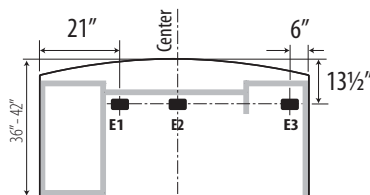

WORKSURFACES

Grommets

Desks

Bow

Straight

Modesty Panels

Power Block

Bow

Straight