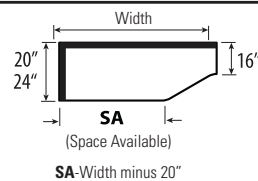

WORKSURFACES

Desks / Extended Corner Desks - available width: 60", 66", 72" 84"

Modesty Treatments

Overhang Dimensions

Extended Corner Islands - available width: 60", 66", 72" 84"

Modesty Treatments

** Full modesty not available

Overhang Dimensions

WORKSURFACES

Extended Corners - available widths: 60", 66", 72", 84"

Modesty Treatments

Returns - available width: 36", 42", 48", 54", 60", 66", 72"

Bridges - available width: 42", 48"

Shells - available width: 12", 15", 16", 18", 21", 30", 36"

For Extended Corners, Space Saver Returns and Connectables

Space Available can be calculated with the following formulas:

Space Saver Returns

Space Saver Connectables

Extended Corners

WORKSURFACES

Grommets

Desks