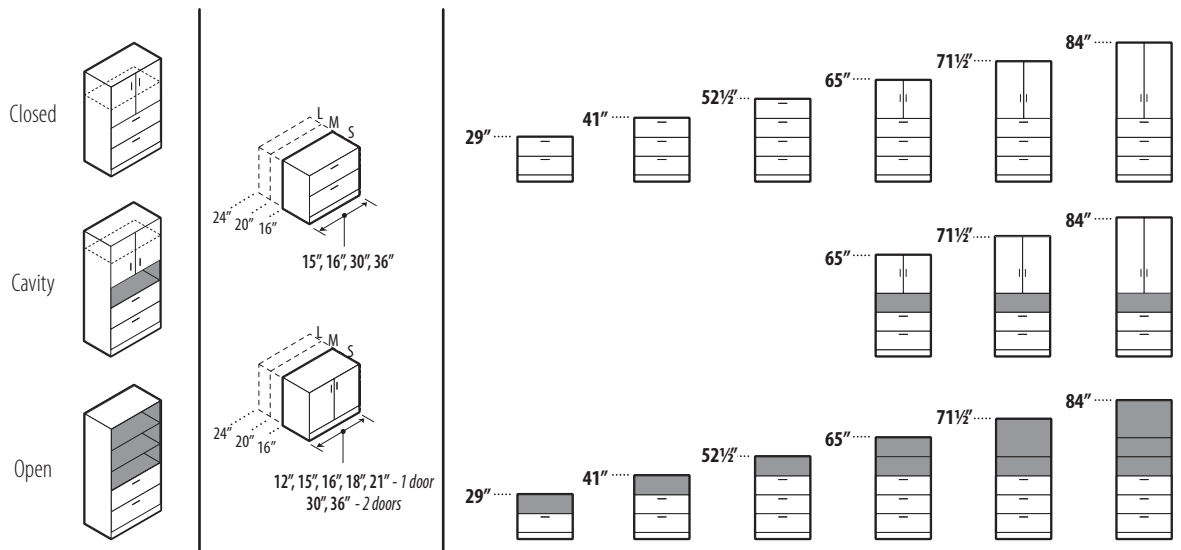

STORAGE MODULES

CODING LOGIC - e.g. **Z36S2SHN**:

WIDTH	DEPTH	HEIGHT	CONFIGURATION	STYLE
		2=29"		
		3=36"		
		4=41"		
		5=53"		
	L=24"	6=65"	SH=Shelving	N = No Door
	M=20"	7=72"	WA=Wardrobe	L = Left
	S=16"	8=84"	3F=3FILE etc.	R = Right
Z	36	S	2	SH
				N

Storage