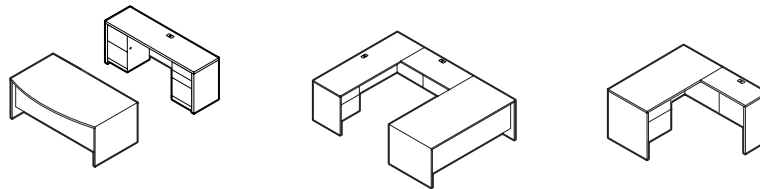

Additional layouts available: