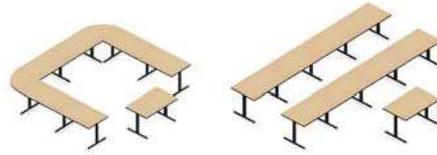

Shown in Tiger Walnut (TWL) with Black legs. Azeo seating shown in Momentum Ringo, Hickory (RI31).

ConnecTABLES™

Open Conference

Many ConnecTABLES tops can be assembled to be freestanding. When combined with locking casters and the flip top "T" leg, the result is easy storage and complete portability.

ConnecTABLES™

Meeting Rooms

ConnecTABLES modular units will provide quick and affordable answers for all sizes and shapes of rooms and applications.

Tables shown in Tiger Maple (TMP) with Black legs. Roma seating shown in Momentum Solace, Maui.

ConnecTABLES™

Educational and Training Rooms

ConnecTABLES table tops configure easily into temporary or permanent educational applications.

ConnecTABLES™

PVC edge
Protects both the table edge and the surrounding environment. ConnecTABLES edge is unique to the series.