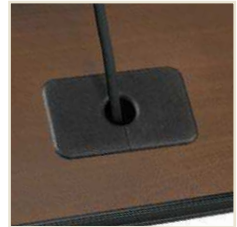

ConnecTABLES™

Educational and Training Rooms

ConnecTABLES table tops configure easily into temporary or permanent educational applications.

ConnecTABLES™

PVC edge
Protects both the table edge and the surrounding environment. ConnecTABLES edge is unique to the series.

Steel to steel fastening
Durable steel-to-steel fastening ensures a secure connection for both linking and freestanding positions.

Thumbscrews - CNTS
Optional, easy-to-use thumbscrews allow installation without tools.

Ganging Hardware - CNGFP
Thumbscrews provide easy ganging for two or three way connections. Swings away when not in use.

Optional wire grommets can be ordered 'factory installed'.

ConnecTABLES provides solutions for a myriad of day-to-day work environments. Designed as easy-to-use linking or freestanding tables.

All ConnecTABLES tops have steel inserts at each corner to accommodate ganging hardware. ConnecTABLES tops are available in a variety of colors. Glides and casters can be used in any combination to facilitate mobility requirements, without affecting table height.