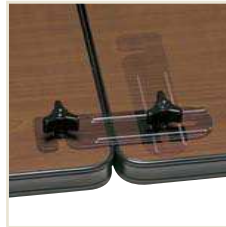

ConnecTABLES™

Educational and Training Rooms

ConnecTABLES table tops configure easily into temporary or permanent educational applications.

ConnecTABLES™

PVC edge
Protects both the table edge and the surrounding environment. ConnecTABLES edge is unique to the series.

Steel to steel fastening
Durable steel-to-steel fastening ensures a secure connection for both linking and freestanding positions.

Thumbscrews - CNTS
Optional, easy-to-use thumbscrews allow installation without tools.

Ganging Hardware - CNGFP
Thumbscrews provide easy ganging for two or three way connections. Swings away when not in use.

Optional wire grommets can be ordered 'factory installed'.

ConnecTABLES provides solutions for a myriad of day-to-day work environments. Designed as easy-to-use linking or freestanding tables.