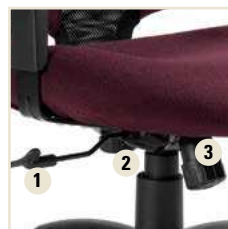

FEATURES

Breathable Mesh back provides excellent comfort and support. The trim is available with vinyl or fabric accents.

Standard Height Adjustable "T" arms.

Task Adjustments
1 - Seat height
2 - Seat depth

Tilter Adjustments
1 - Tilt lock / Seat height
2 - Seat depth
3 - Tilt tension

Multi-Tilter Adjustments
1 - Seat angle
2 - Seat height
3 - Tilt lock
4 - Tilt tension

Cover: 1950-4 and 1951-4 shown in Silhouette, Claret (SL23).

Tye™

DESCRIPTION	DIMENSIONS			SEAT HEIGHT
	W	D	H	
	IN	IN	IN	IN
	mm	mm	mm	mm
 <p>1950-3</p> <p>High Back Multi-Tilter – with height adjustable self-skinned urethane arms, pneumatic seat height adjustment, manual seat depth adjustment and tilt tension control.</p>	25 635	26 660	45 1143	17-21 432-533
 <p>1950-4</p> <p>High Back Tilter – with height adjustable self-skinned urethane arms, pneumatic seat height adjustment, manual seat depth adjustment and tilt tension control.</p>	25 635	26 660	45.5 1156	16.5-20.5 419-521
 <p>1951-3</p> <p>Medium Back Multi-Tilter – with height adjustable self-skinned urethane arms, pneumatic seat height adjustment, manual seat depth adjustment and tilt tension control.</p>	25 635	26 660	40.5 1029	17-21 432-533
 <p>1951-4</p> <p>Medium Back Tilter – with height adjustable self-skinned urethane arms, pneumatic seat height adjustment, manual seat depth adjustment and tilt tension control.</p>	25 635	26 660	41 1041	16.5-20.5 419-521
 <p>1952-6</p> <p>Low Back Task – with height adjustable self-skinned urethane arms, pneumatic seat height adjustment and manual seat depth adjustment.</p>	25 635	26 660	35 900	17-22 432-559
 <p>1953</p> <p>Armchair – with cantilever base, fixed arms.</p>	24.5 622	23 684	36 914	18 457