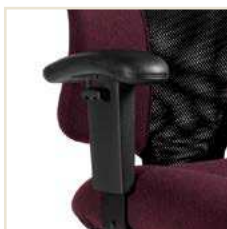

Tye™

Tye™

1953, 1951-4 and 1950-4 shown in Time, Aqua (T605).

The Tye series introduces the latest engineering techniques with air-flow mesh technology. Contemporary in design with rich synthetic, air-flow mesh fabric. Tye provides long lasting ergonomic comfort and support.

Height adjustable, self-skinned urethane armrests, seat height and seat depth adjustment and an arched molded spider base with carpet casters are all standard on most models. Additional arm and caster options are available.

FEATURES

Breathable Mesh back provides excellent comfort and support. The trim is available with vinyl or fabric accents.

Standard Height Adjustable "T" arms.

Task Adjustments
1 - Seat height
2 - Seat depth